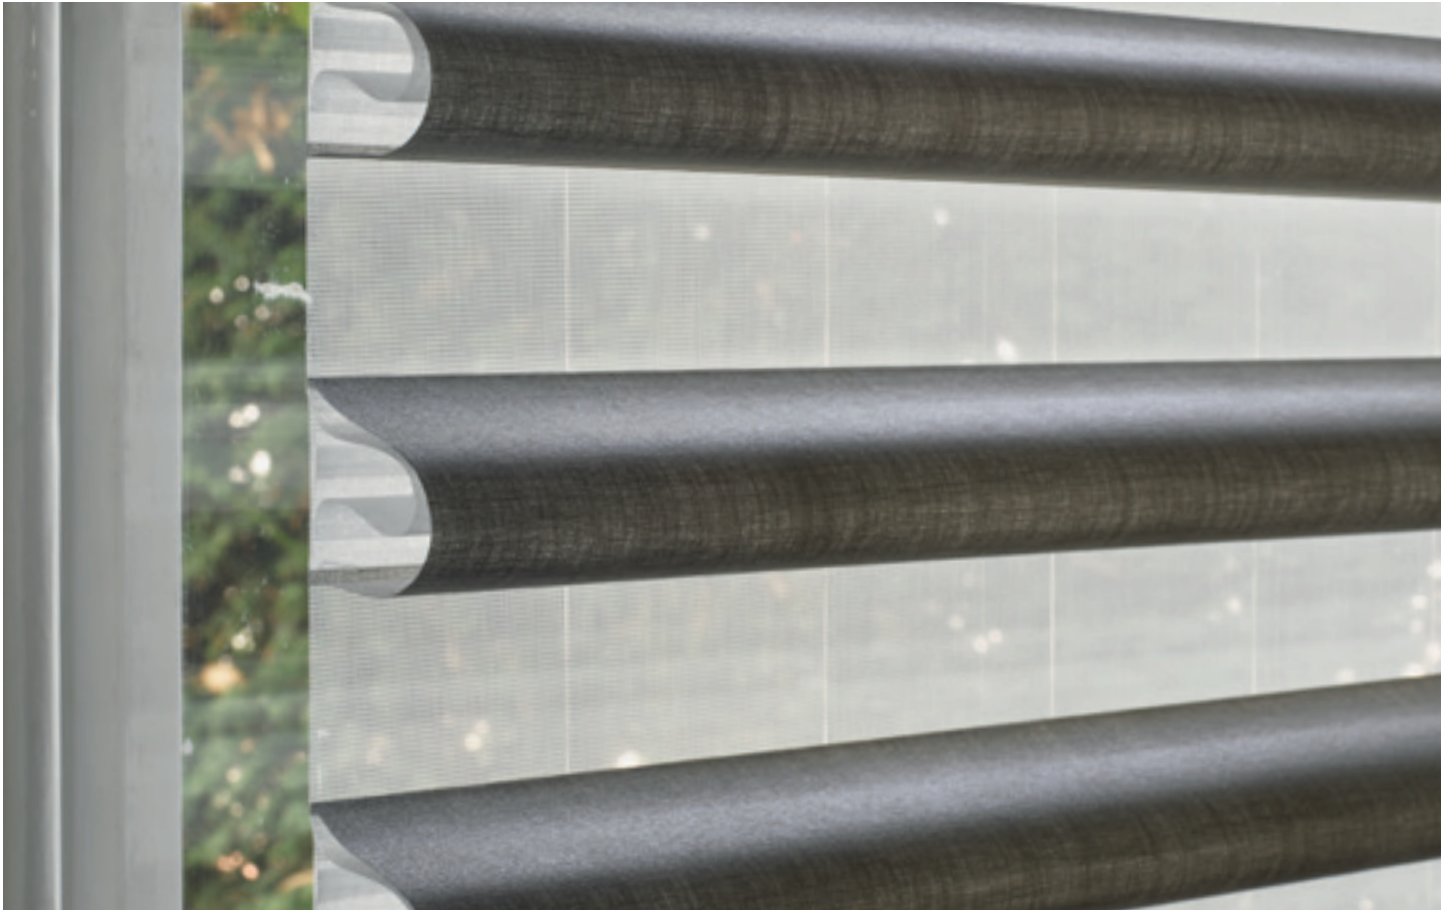

Sheer beauty

Add a personal touch

Pirouette® Shades help you create exactly the perfect level of privacy with soft, horizontal vanes floating effortlessly on a single sheer backing.

This unique design also gives you complete control over the natural light coming into your home. So you can transform harsh exterior light...diffusing it...spreading it evenly throughout a room to maximise daylight hours...and producing your own dramatic effects.

From translucent to room darkening, the vane positions of Pirouette® Shades can be easily adjusted to create your desired look; open for maximum view-through, contoured for a gentle cascade or flat for complete privacy and light control.