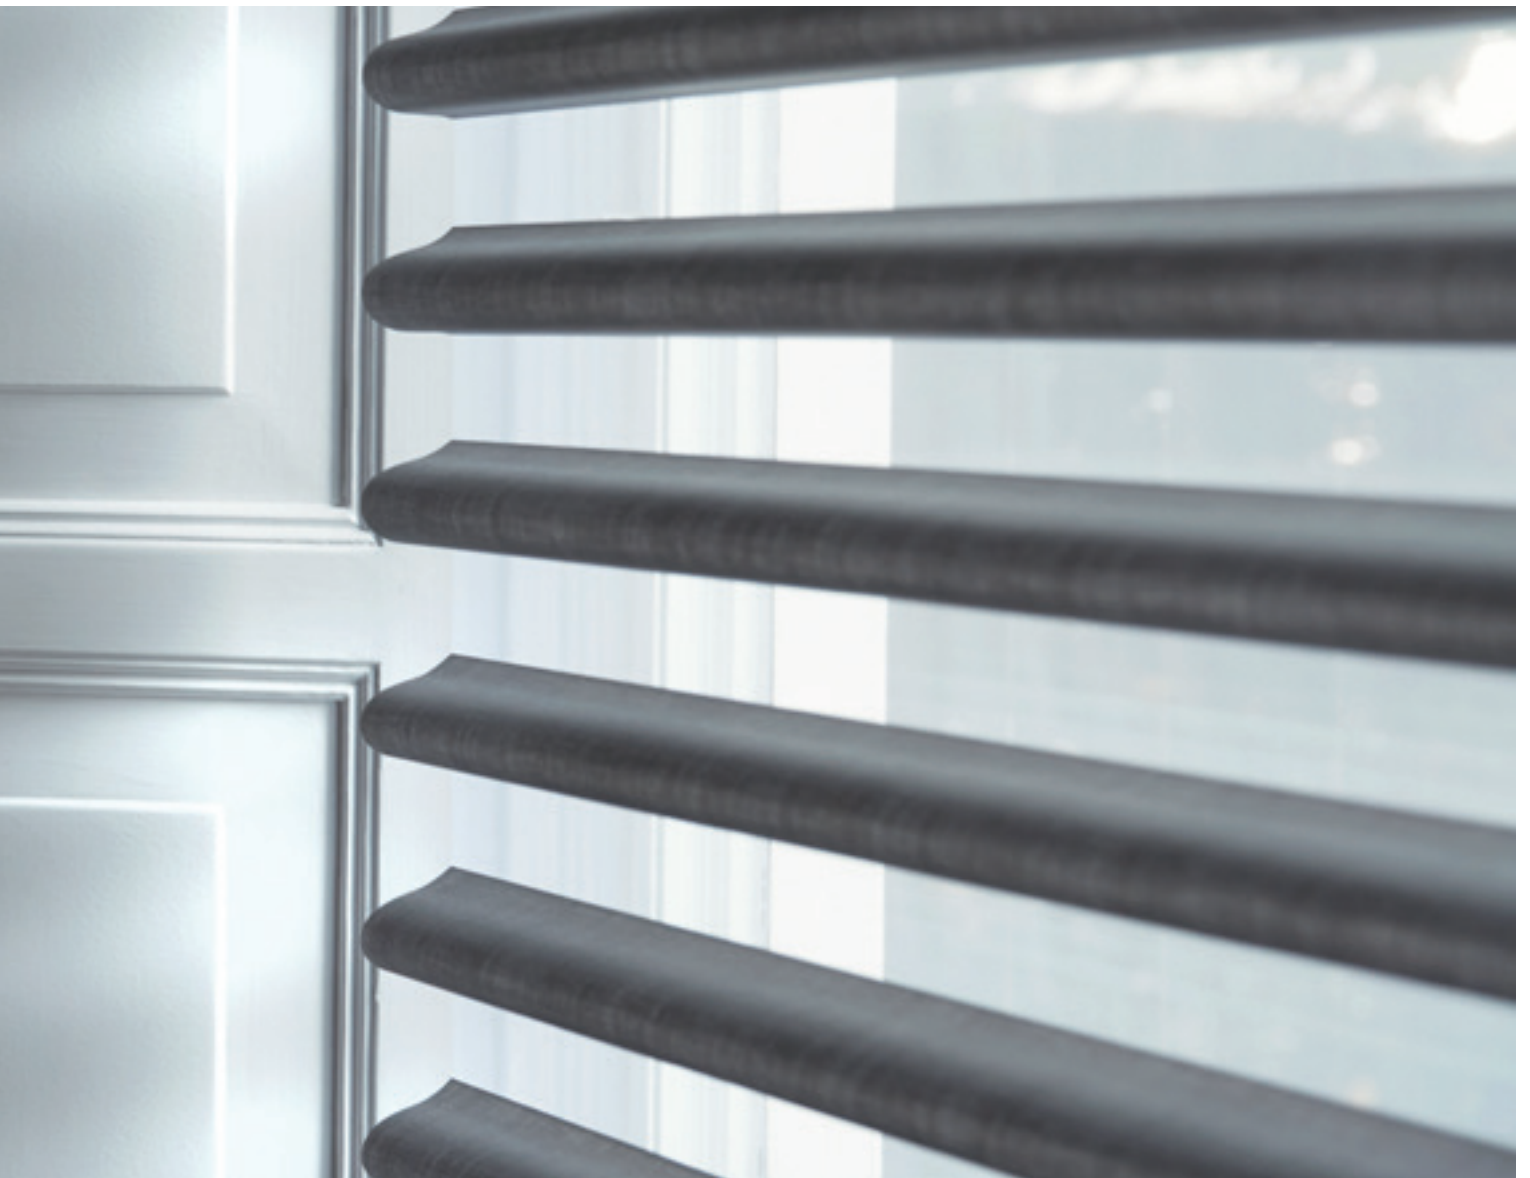

The best
thing is the
light effects,
it really brings
the room
to life